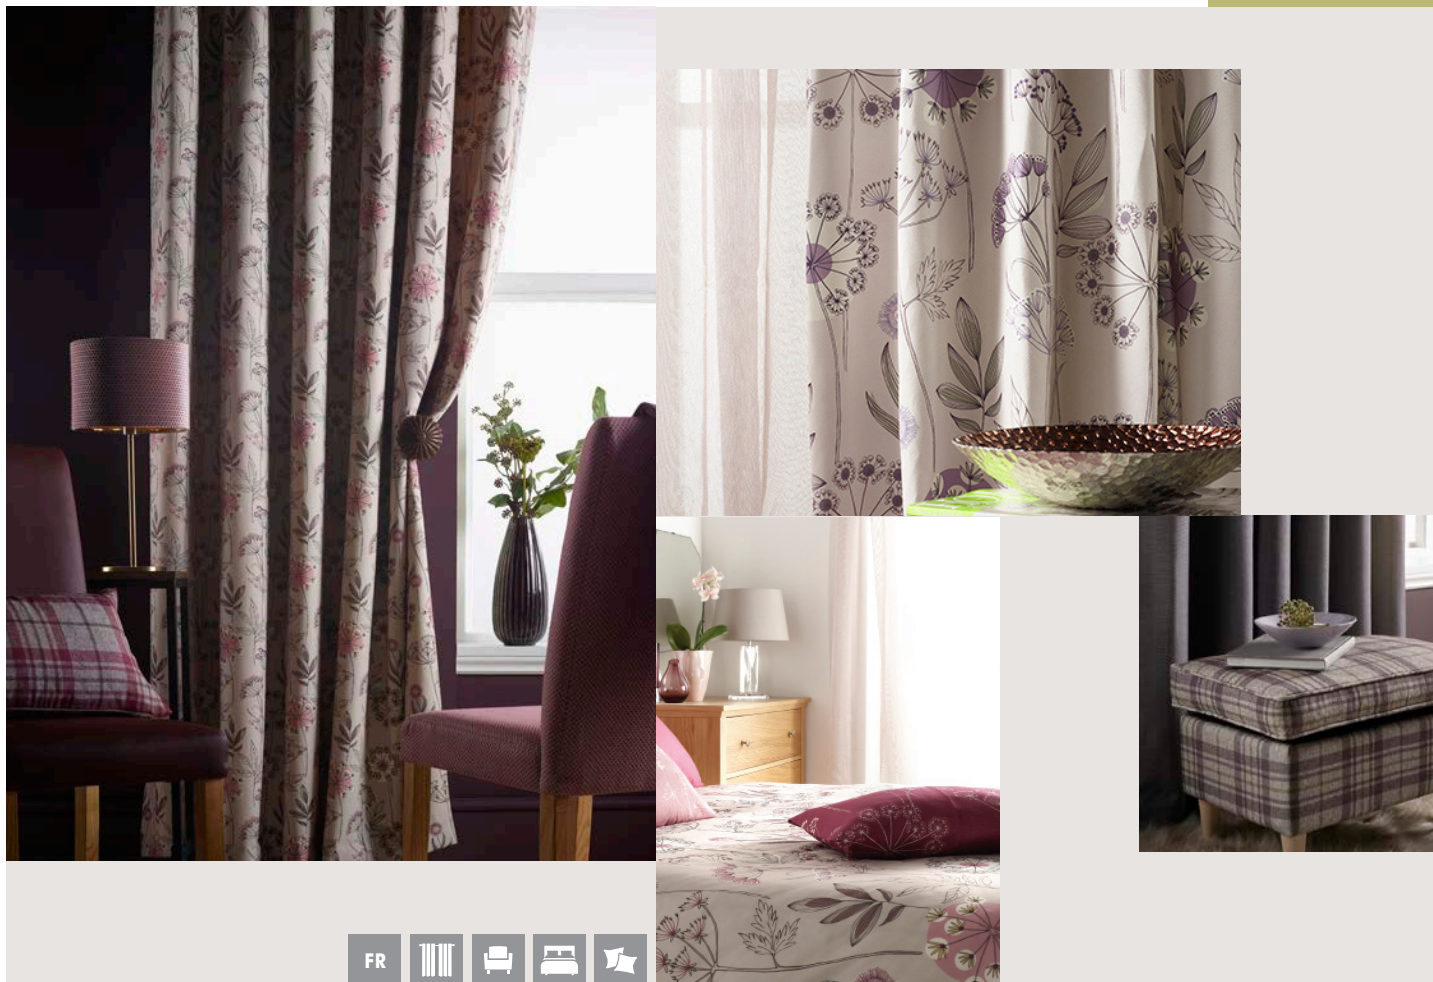

Bancroft
SOFT FURNISHINGS

WILDERNESS COLLECTION

Refreshing & uplifting designs & colours

WWW.BANCROFT-FABRICS.COM / 01274 51888

BANCROFT - GLOBAL SUPPLIER OF CONTRACT FABRICS

We have given our popular **Wilderness Digital Print Collection** a total refresh with new uplifting colours, additional contemporary co-ordinates and a smaller scale floral, making it an altogether more comprehensive offer. Fresh up-to-the minute Denim and warm Caramel tones furnish blissful bedrooms and public areas in hospitality and healthcare interiors. The blended elements from nature of delicate leaf forms and seedheads make up the feature designs of Botanical, Blom and Bracken, with appealing checks and a textured stripe designed to enhance.