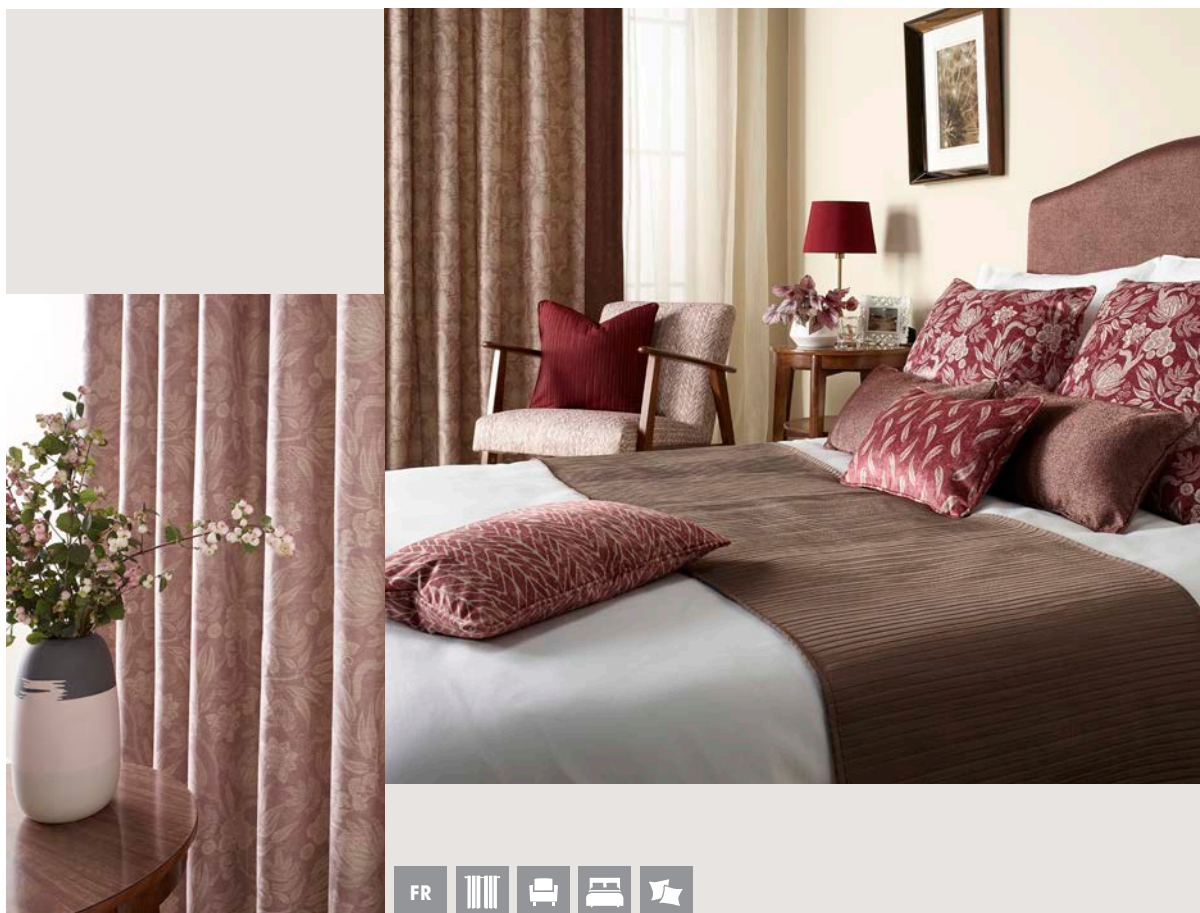

Bancroft
SOFT FURNISHINGS

OAKLAND COLLECTION

Charming monochrome prints for hospitality & healthcare interiors

WWW.BANCROFT-FABRICS.COM / 01274 518888

FR

Oaklands - A charming collection of monochrome prints for use in cruise, hospitality and healthcare interiors, with a feel reminiscent of aged wood blocked fabrics.

Meadow - a stylized botanical creates beautiful drapes and sits alongside Willow - a delicate leaf and Bark - a simple patterned coordinate, both are perfect for understated furniture and accessories. With rich and gentle muted options, the versatility of the ten colourways allow this collection to work equally well in smart hotel bedrooms and public areas and as timeless nursing home furnishings.